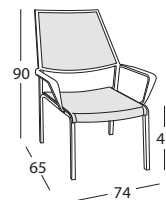

Product: Lounge armchair

Sizes: cm 74x65x90h (29"x25,6"x35,4"h)
seat cm 41h (16"h)

FEATURES

Frame: Aluminum
Polyester powder coating (Tiger).

Glides: Nylon PA6

Seat and back: Textilene

Finishings: White, Terra

Net weight unit 4,5

Gross weight unit 6,5

Units per package 2

Package sizes cm 67x82x99,5h

Package volume m³ 0,55

Stakable YES

FINISHINGS

UV, marine environment, scratch resistant